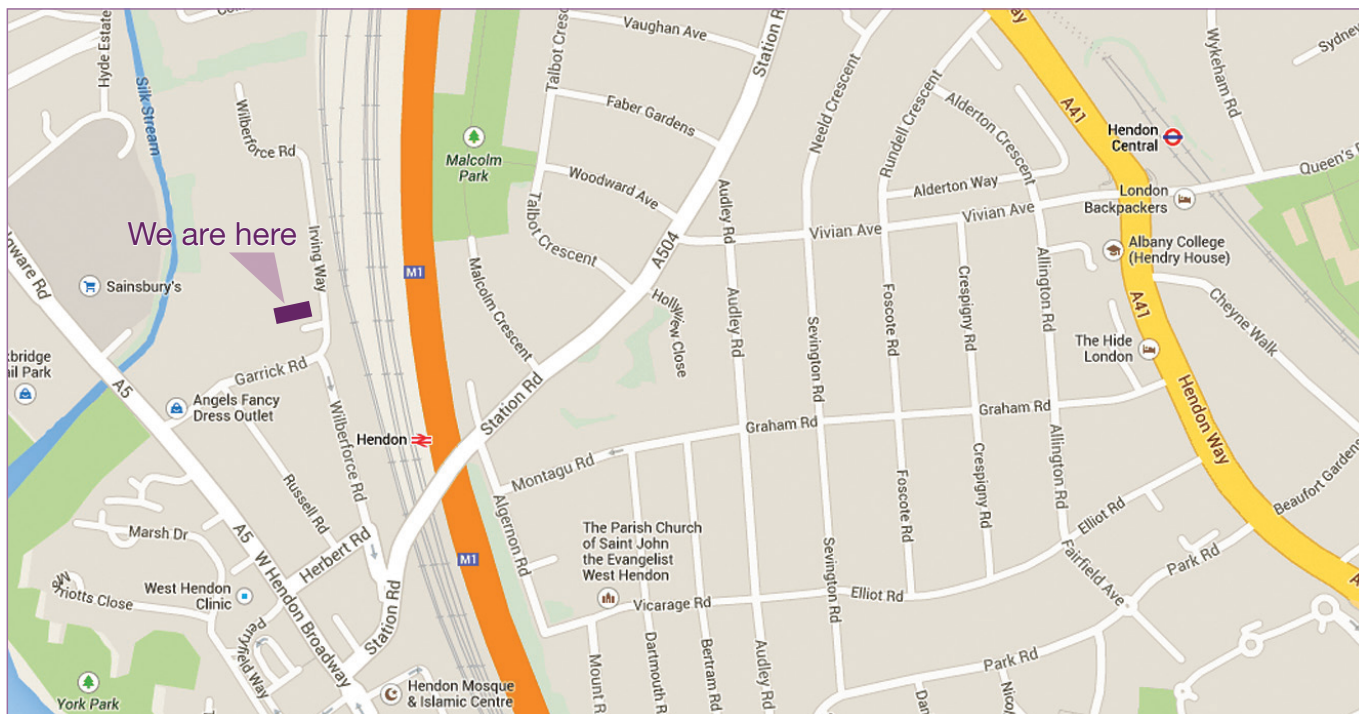

## How to get to us

#### From Central London via A41

Travel North on the Finchley Road from the West End, follow the signs for the A41 towards Hendon.

Just before you reach the Brent Cross Flyover you will see a Tesco's Superstore on your left.

Take the left - hand slip road on to the A406, keep in the left hand lane and follow the A5 signs for Hendon. This will bring you to the Broadway, West Hendon.

After approximately 1 mile you will see a BP service station on your left and a Toyota show room on your right, turn right into Garrick Road just before the Toyota showroom and then turn left into Irving Way.

Turn right out of the Station and right again onto Wilberforce Road which will take you into Irving Way - approximately 8 minutes walk.